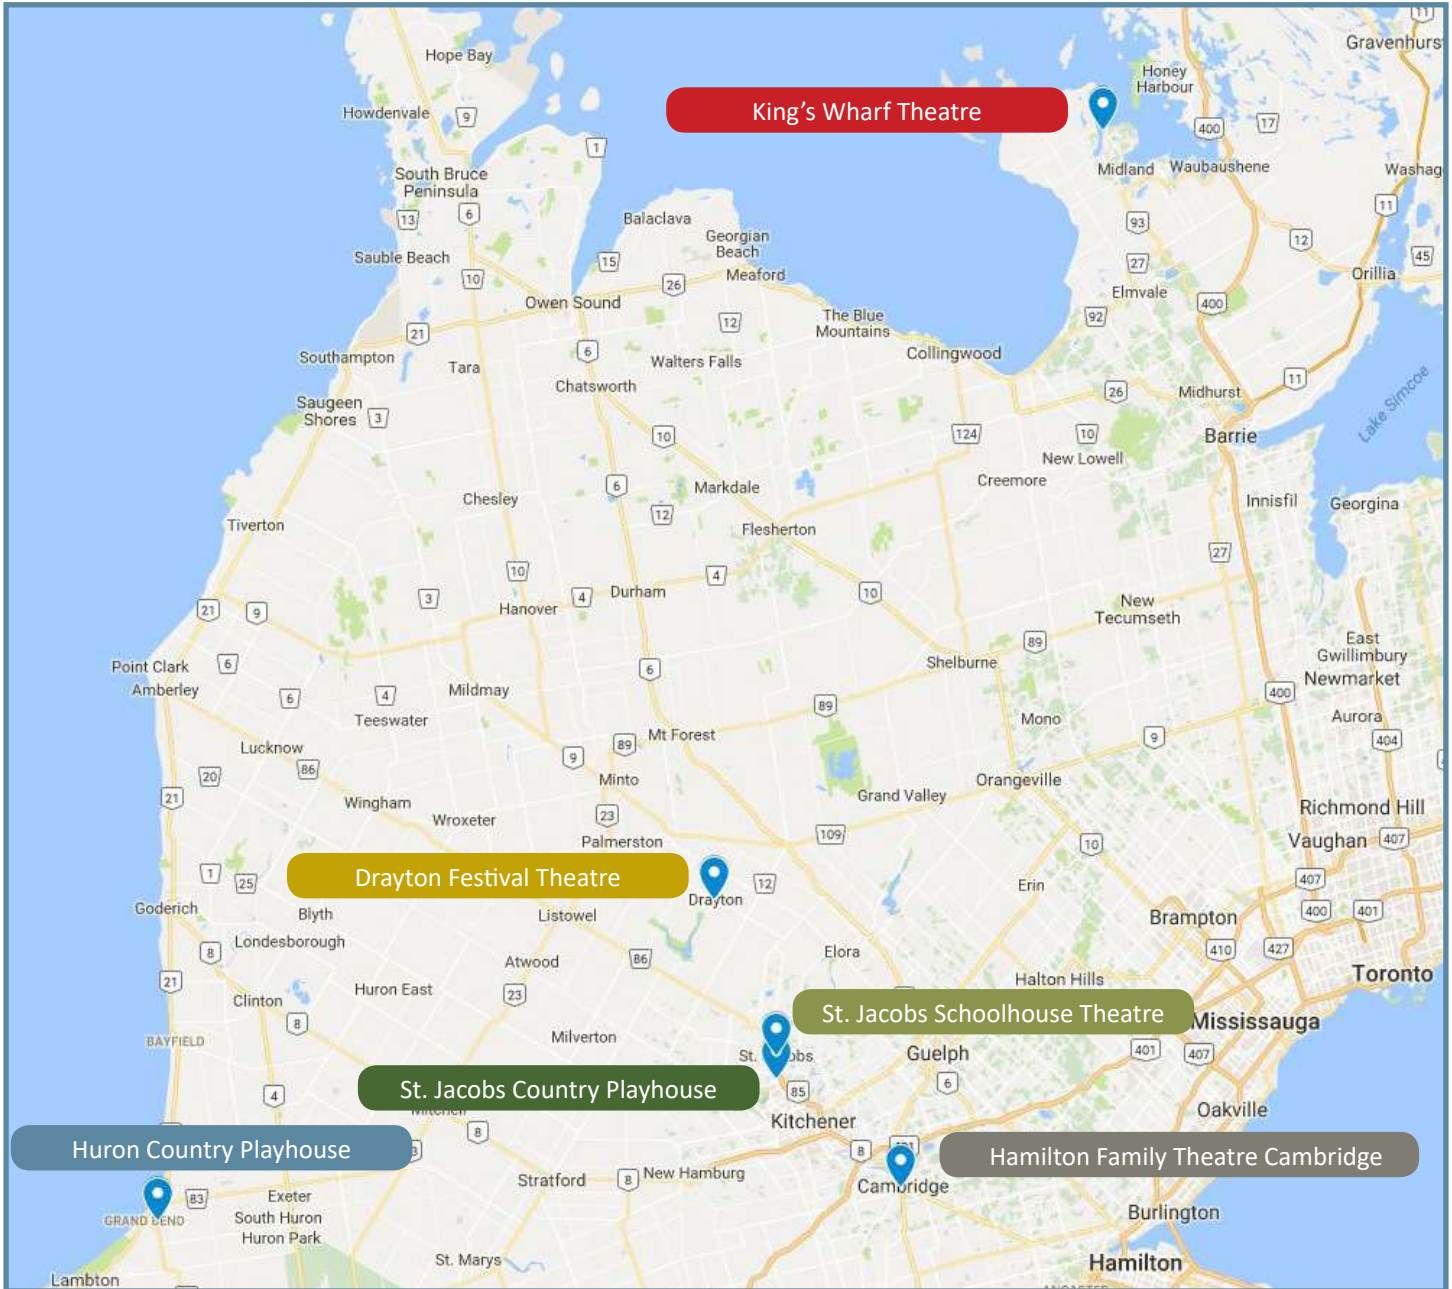

HAMILTON FAMILY THEATRE CAMBRIDGE

MAP OF ALL DRAYTON ENTERTAINMENT THEATRES

Theatre addresses (in alphabetical order)

Drayton Festival Theatre: Box 10, 33 Wellington St., Drayton, ON, N0G 1P0. Phone: 519-638-5555.

Hamilton Family Theatre Cambridge: 46 Grand Ave. S., Cambridge, ON, N1S 2L8. Phone: 519-621-8000.

Huron Country Playhouse: RR 1 70689 B Line, Grand Bend, ON, N0M 1T0. Phone: 519-238-6000.

King's Wharf Theatre: 97 Jury Dr., Penetanguishene, ON, L9M 1G7. Phone: 705-549-5555.

St. Jacobs Country Playhouse: 40 Benjamin Rd. E., Waterloo, ON, N2V 2J9. Phone: 519-747-7788.

St. Jacobs Schoolhouse Theatre: 11 Albert St. W., St. Jacobs, ON, N0B 2N0. Phone: 519-747-7788.