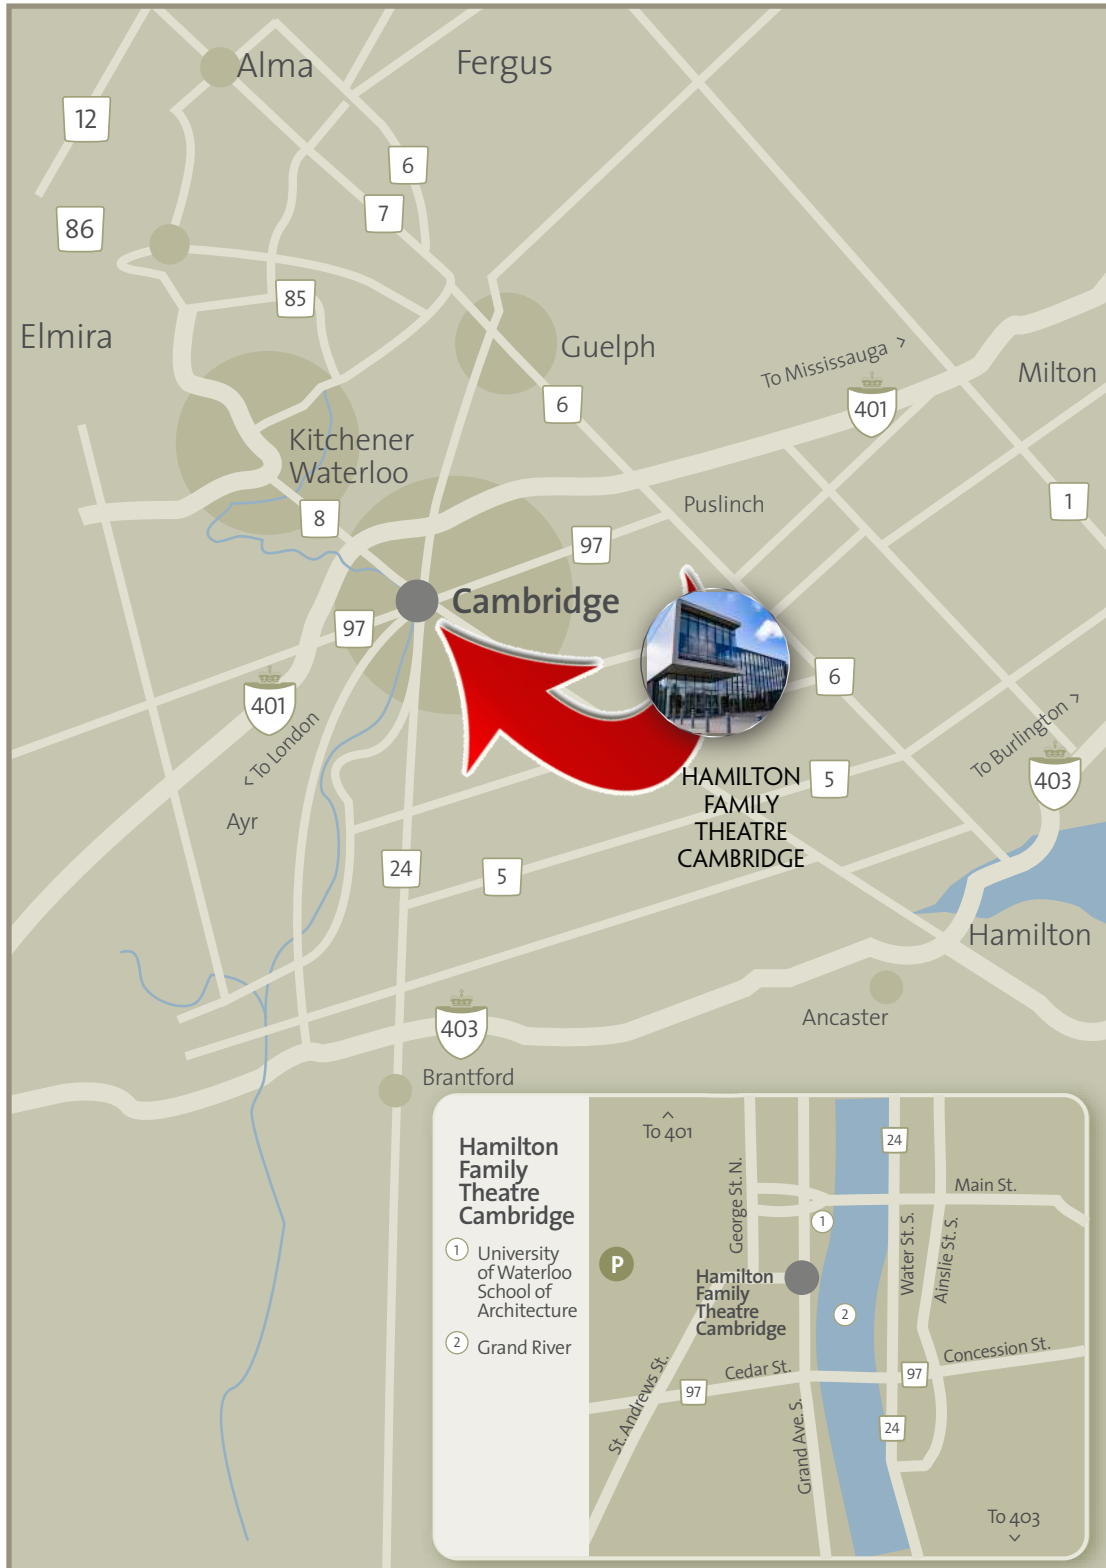

HAMILTON FAMILY THEATRE CAMBRIDGE

LOCATION