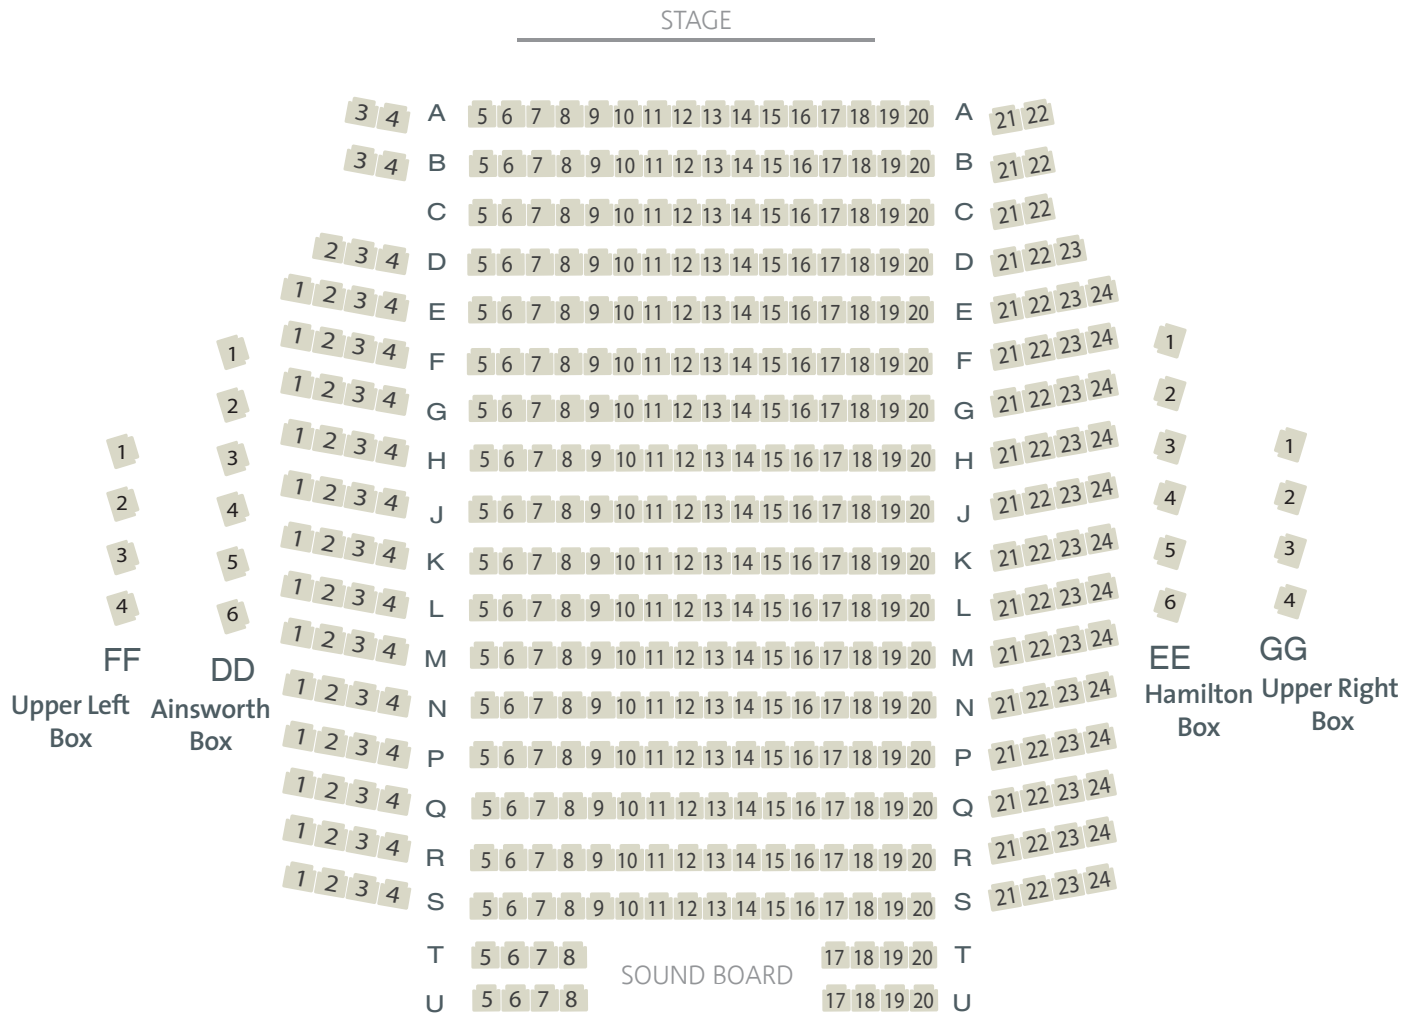

SEATING CHART