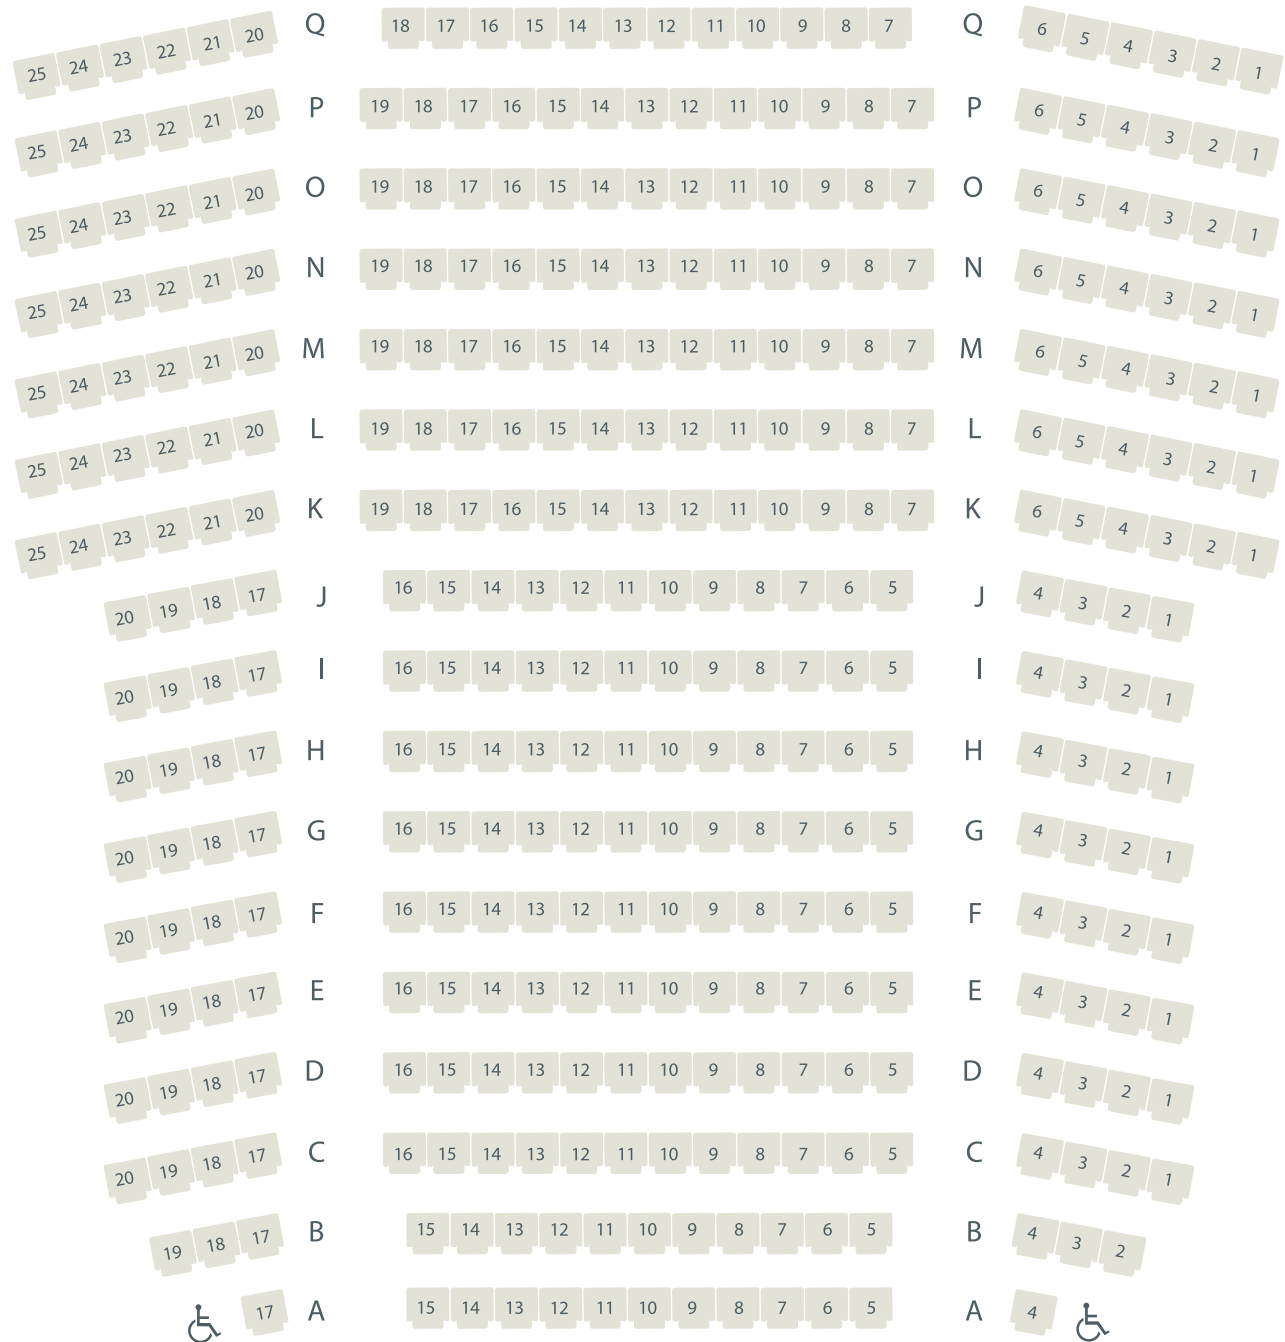

KING'S WHARF THEATRE

FULL CAPACITY

STAGE

 Free Parking

Wheelchair Accessible, Stadium Style Seating

364 Seats